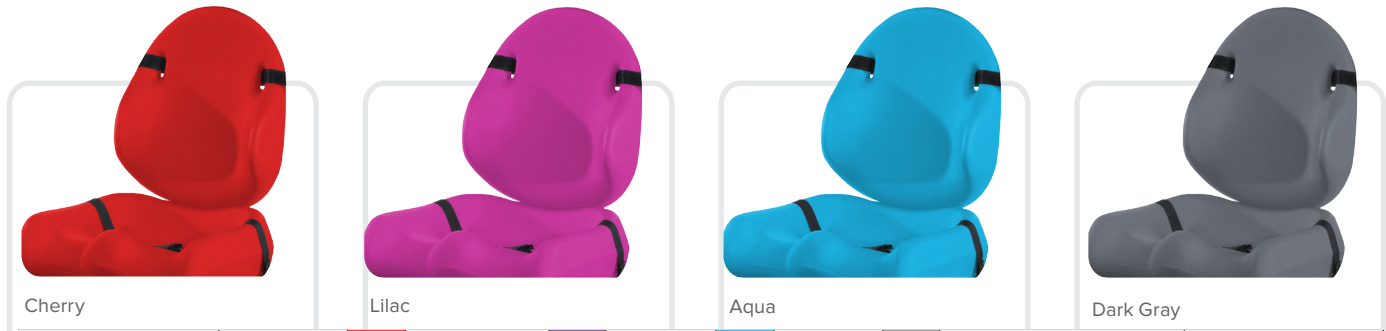

# Soft-Touch<sup>®</sup> Liners 5 year warranty

Soft contoured support anywhere you need it

- Portable, lightweight and durable
- Versatile for use in strollers, chairs or wheelchairs
- Easy to clean
- Expands seating options
- Great for school and home use
- Affordable: fits easily into most budgets

Fits many chair options in classroom and home  
Size 3 shown in Cherry

Size 1 shown in Dark Gray

Size 2 shown in Aqua

## Features

Use size 1 and 2 Liners with Jogger (Sold Separately)

New Hip-Flex Seat Liner for use with reclining seating systems

Straps together for easy carrying and storage

3-point pelvic harness helps to safely secure the hips

# Color Choices

Cherry

Lilac

Aqua

Dark Gray

Back Cushions	Cherry	Lilac	Aqua	Dark Gray	Inner Dimensions	Outer Dimensions
Size 1 (LB1) *	72050101	72050102	72050104	72050109	7.5"W x 10"H	10.5"W x 10"H
Size 2 (LB2) *	72050201	72050202	72050204	72050209	8.5"W x 13.5"H	12.25"W x 13.5"H
Size 3 (LB3) *	72050301	72050302	72050304	72050309	10"W x 14.5"H	13.25"W x 14.5"H
Size 4 (LB4) *	72050401	72050402	72050404	72050409	13" W x 15.5" H	14.5" W x 15.5" H
Size 5 (LB5) *	72050501	72050502	72050504	72050509	14" W x 16" H	16.5" W x 16.5" H