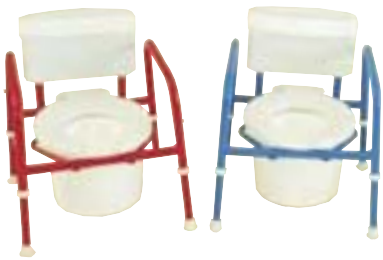

## Adjustable Potty Seat

This free standing **Adjustable Potty Seat** is ideal for use at home and at school to promote successful toileting skills. The height adjustability built into this potty seat allows children to firmly place their feet on the floor for a sense of comfort, safety, and security during elimination. With the seat set at the correct height for the child the angled arms further promote independence in sitting down and getting up from the potty seat for an "I can do it myself" confidence.

Constructed of solid welded 1" tubular steel, the frame comes in a choice of two bright, cheerful colors. Rubber, non-skid feet will not mar the floor. The plastic back comes complete with an **Adjustable Hook and Loop Chest Strap** for additional support while the plastic seat is contoured for comfort and stability. A plastic, removable pot with a lid is easily cleaned after use. At 12 pounds the Adjustable Potty Seat is easily transported to various locations for use.

## Positioning Commode

The versatile **Positioning Commode** can be used as a freestanding commode or it can fit over any toilet. The lightweight steel frame is height, depth, and angle adjustable for a perfect fit. Each commode comes complete with a pelvic belt, armrests, an adjustable, removable footrest with ankle straps, and a choice of high or low back for individual customization. Each back comes complete with a silicone and latex-free, seamless, padded

### Adjustable Potty Seat

**APS-100-B Adjustable Potty Seat – Blue**

**APS-100-R Adjustable Potty Seat – Red**

Weight capacity:	250 lbs.
Seat height (A):	11" - 14"
Seat depth (to back):	14"
Seat width (between arms):	14 1/2" - 30 1/2"
Armrest height (C1):	6 1/2"
Overall dimensions:	18"W x 19"D x 21" - 24"H
Outside toilet seat dimensions:	12 1/2"W x 14"D
Inside toilet seat dimensions:	6 1/2"W x 8"D