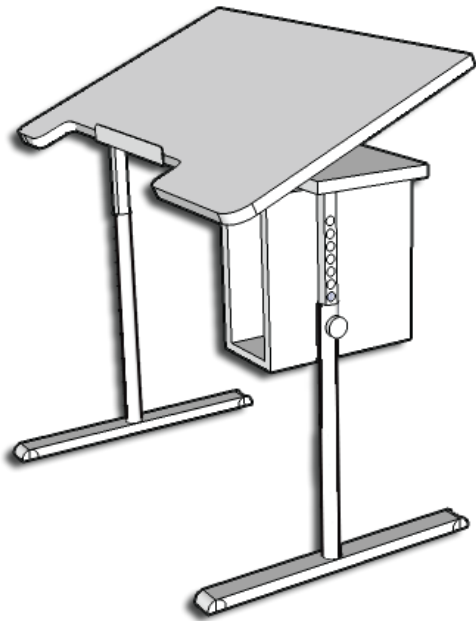

KA-4024CR-T
Adjustable tilting desk with storage

Height adjustable tilting desk with comfort curve provides adjustability for individual positioning or multi-user environments.

FEATURES:

- Standard tabletop construction: Durable laminate with vinyl edge
- Tilting table top from 0° to 50°
- Adjustable Pencil Stop
- Comfort curve for enhanced accessibility
- Steel column with durable powder coat finish
- Easy to use knob style column lock
- Book nook for storage
- 4 adjustable base levelers

TECHNICAL DATA:

- Standard table dimensions: 40" x 24"
- Comfort curve dimensions: 19"W x 5"D
- Book nook dimensions: 14"H x 7"W x 14"D
- Vertical adjustment capability: 10"
- Tilt adjustment from 0° to 50°
- Standard base color: almond

OPTIONAL ACCESSORIES:

- ADA signage
- Casters for mobility

BASE SERIES	STARTING HEIGHT	ENDING HEIGHT	TABLE TOP SIZES	TABLE TOP COLOR
KNOB ADJUST T-LEG	24"	34"	40" X 24"	MAPLE