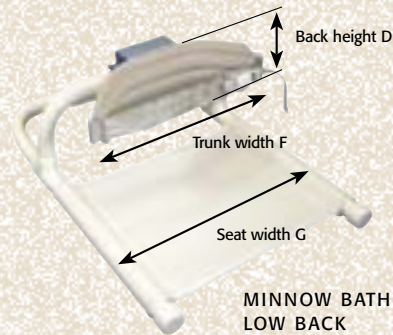

FIT RIGHT GUIDE

See center insert page L

MINNOW BATH SUPPORT – LOW BACK

Minnow Bath Support

MN-200-LB Minnow Bath Support – Low Back

Seat width (G): 14"
 Trunk width (F): 12"
 Back height (D): 7 1/2" - 10 1/2"
 Overall dimensions: 17" W x 27 1/2" D
 Weight: 4 lbs.

MN-200-TB Minnow Bath Support – Tall Back

Seat width (G): 14"
 Trunk width (F): 12"
 Back height (D): 7 1/2" - 13 1/2"
 Overall dimensions: 17" W x 27 1/2" D
 Weight: 5 1/2 lbs.

MN-AB Abductor

NEW!

Minnow Bath Support

The **Minnow** is designed for moderately involved children who need trunk support in a tub, wading pool or when floor sitting. Each Minnow includes a double ply "Comfort" seat pad, and a padded height adjustable back support with safety strap that gently surrounds and secures a child in the unit. The aluminum plate can be mildly bent to conform to a child's shape and reformed as a child grows.

The seat and backrest provide a comfortable reclining position (60°) while two adjustable belts with hook and loop closure can be mounted in three positions to accommodate different size children. A double belt around the thighs is provided for safety and positioning the legs. A softer plastic height adjustable headrest provides comfortable secure positioning of the head. Each chaise features a handgrip for easy transport, a notch for a hand held shower, and an indented pad to hold a bar of soap.