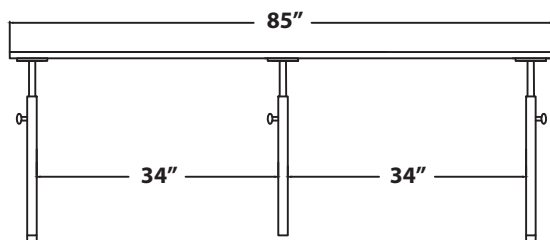

POPULAS
furniture by AD·AS

KA-8546

Adjustable Therashape™ table

Hand therapy table provides adjustability for individual positioning or multi-user environments.

FEATURES:

- Standard tabletop construction with durable laminate finish and vinyl edge
- Steel column with durable powder coat finish
- Custom designed extruded metal columns provide precision movement for fast, simple knob-adjustment
- 5 adjustable base levelers

TECHNICAL DATA:

- Standard table dimensions: 85" x 37"
- Therapist area: 46" x 9"
- Vertical adjustment capability: 10"
- Standard base color: Almond, or Graphite Silver

MODEL	DIMENSIONS	ADJUSTMENT RANGE	START/END HEIGHT	LEG SPAN
KA-8546	85" X 37"	10"	23", 33"	34"

Top View

Front View

Side View