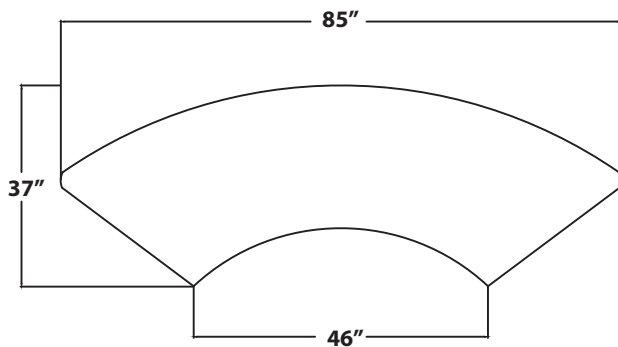

POPULAS
furniture by AD·AS

KA-8546

Adjustable Therashape™ table

Hand therapy table provides adjustability for individual positioning or multi-user environments.

FEATURES:

- Standard tabletop construction with durable laminate finish and vinyl edge
- Steel column with durable powder coat finish
- Custom designed extruded metal columns provide precision movement for fast, simple knob-adjustment
- 5 adjustable base levelers

TECHNICAL DATA:

- Standard table dimensions: 85" x 37"
- Therapist area: 46" x 9"
- Vertical adjustment capability: 10"
- Standard base color: Almond, or Graphite Silver

MODEL	DIMENSIONS	ADJUSTMENT RANGE	START/END HEIGHT	LEG SPAN
KA-8546	85" X 37"	10"	23", 33"	34"

Top View

Front View

Side View