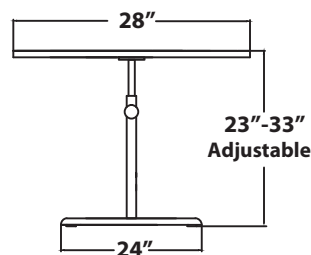

TECHNICAL DATA:

- Standard table dimensions: 85" x 37"
- Therapist area: 46" x 9"
- Vertical adjustment capability: 10"
- Standard base color: Almond, or Graphite Silver

MODEL	DIMENSIONS	ADJUSTMENT RANGE	START/END HEIGHT	LEG SPAN
KA-8546	85" X 37"	10"	23", 33"	34"

Top View

Front View

Side View