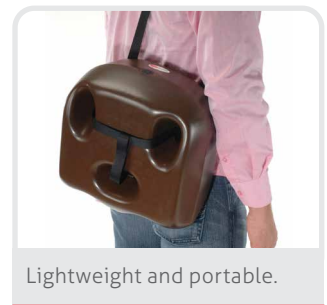

5 year warranty

Soft-Touch® Booster Seats

Rise to Independence

- 3-Point Safety Belt
- Provides height and pelvic stability
- Sacral and lateral thigh support

Soft-Touch® Booster Seat Specifications	
Lift of Seat off Chair	3.5"
Seat Width	10"
Seat Depth	9.5"
Seat Back Height	4.5"
Overall Height of Seat Cushion	7.75"
Overall Dimensions	13.5"W × 13.5"D

Color Choices		
		
Cherry	Lilac	Chocolate
73000001	73000002	73000005

Please Note:
The Special Tomato™ Soft-Touch® Booster has not been crash-tested and cannot be used as a car seat booster.