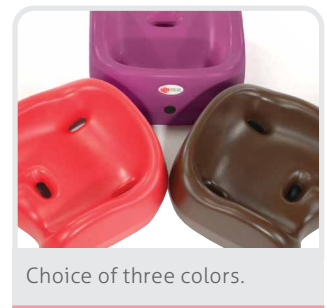

5 year warranty

Soft-Touch® Booster Seats

Rise to Independence

- 3-Point Safety Belt
- Provides height and pelvic stability
- Sacral and lateral thigh support

Soft-Touch® Booster Seat Specifications	
Lift of Seat off Chair	3.5"
Seat Width	10"
Seat Depth	9.5"
Seat Back Height	4.5"
Overall Height of Seat Cushion	7.75"
Overall Dimensions	13.5"W × 13.5"D

Color Choices		
		
Cherry	Lilac	Chocolate
73000001	73000002	73000005

Please Note:
The Special Tomato™ Soft-Touch® Booster has not been crash-tested and cannot be used as a car seat booster.