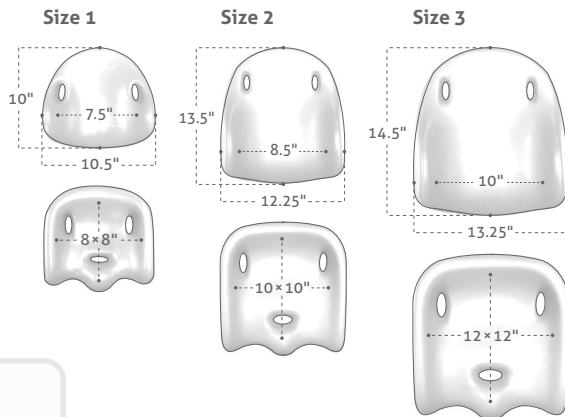

Soft-Touch® Liners 5 year warranty

Upgrade Your Strollers with Portable Positioning

Use in the EIO or Jogger.

Lightweight and portable.

Item	Cherry	Lilac	Chocolate	Inner Dimensions	Overall Dimensions
Size 1 Seat Cushion	72040101	72040102	72040105	8"W × 8"D × 3.5"H	10.5"D × 11"W
Size 2 Seat Cushion	72040201	72040202	72040205	10"W × 10"D × 4"H	13"D × 12"W
Size 3 Seat Cushion	72040301	72040302	72040305	12"W × 12"D × 4.5"H	15"D × 14"W
Size 1 Back Cushion*	72050101	72050102	72050105	7.5"W × 10"H	10"H × 10.5"W
Size 2 Back Cushion*	72050201	72050202	72050205	8.5"W × 13.5"H	13.5"H × 12.25"W
Size 3 Back Cushion*	72050301	72050302	72050305	10"W × 14.5"H	14.5"H × 13.25"W

*Depth of Back Cushions are 1" at the narrowest point and 4" at the widest point

Please Note:
Only Liner Sizes 1 and 2 can be inserted into the EIO Push Chair and Tomato Jogger.