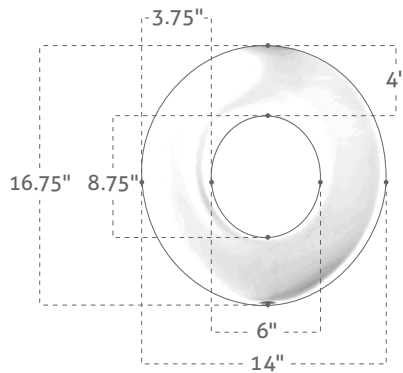

Portable Potty Seat

5 year warranty

Convenient Comfort

Elongated Potty Seat

Round Potty Seat

Item	Cherry	Lilac	Lime	Aqua	Chocolate
Round Seat Cushion	74010001	74010002	74010003	74010004	74010005
Elongated Seat Cushion	74020001	74020002	74020003	74020004	74020005