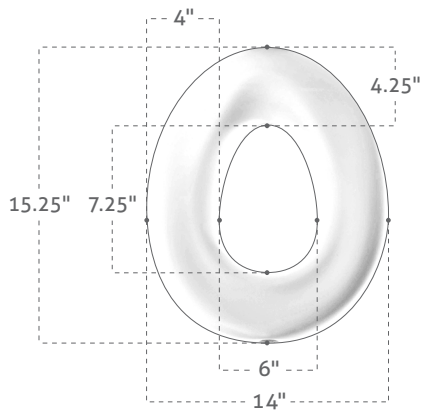

Portable Potty Seat

5 year warranty

Convenient Comfort

Elongated Potty Seat

Round Potty Seat

Item	Cherry	Lilac	Lime	Aqua	Chocolate
Round Seat Cushion	74010001	74010002	74010003	74010004	74010005
Elongated Seat Cushion	74020001	74020002	74020003	74020004	74020005