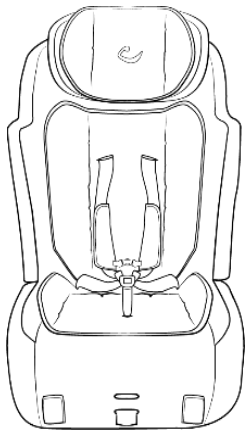

R82 Wallaroo

Retail Price List/ Order Form

Account #: _____

Purchase Order No.: _____

Date: _____

Contact: _____

Mark For: _____

Bill To:	Ship To:
Address:	Address:
City/State/Zip:	
Phone:	City/State/Zip:
Email	Phone:

Wallaroo Standard Features:

- | | |
|--|---|
| <ul style="list-style-type: none"> • Wallaroo Seat, One Size, Black • Head Support • 5-Point Positioning Harness with Padded Covers • Seat Extension | <ul style="list-style-type: none"> • Inlay Seat and Headrest Cover (Blue, Red or Grey) • Buckle Guard • LATCH System (Lower Anchors and Tether Strap) • Recline Wedge |
|--|---|

Standard Unit

- Wallaroo Seat, Black with Blue Inlay Cover
- Wallaroo Seat, Black with Red Inlay Cover
- Wallaroo Seat, Black with Grey Inlay Cover

<u>Size</u>	<u>Price</u>
One Size	\$995
One Size	\$995
One Size	\$995

Measurements

**Wallaroo
(Inches)**

Seat Width Minimum (A)	11¾"
Seat Width Maximum (A1)	13¾"
Seat Depth (B)	10½"
Seat Depth Fixed with Extension (B1)	15"
Height of Shoulder Strap Slots (C)	11", 13", 15", 17"
Back Height (Top of Head) Maximum (C1)	26¾"
Head Support Height Range Minimum	11"
Head Support Height Range Maximum	17"
Head Support Height	8"
Exterior Shell Width (W), Depth (D), Height (H)	22" x 22" x 31"
Interior Shell Width (W), Depth (D), Height (H)	15½" x 14" x 29"
Minimum User Weight	22 lbs.
Maximum User Weight	106 lbs.
Product Weight	27 lbs.