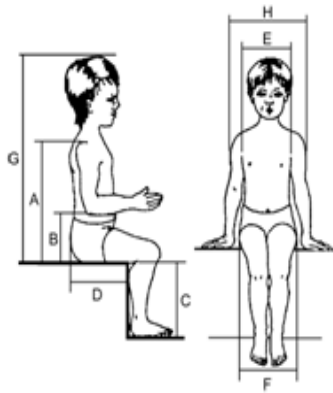

Part No.

907012-1
907012-2
907012-4

Positioning Options

- Pommel, Black
- Positioning Wedges (pair)

<u>Size</u>	<u>Price</u>
One Size	\$50
One Size	\$50

Part No.

907013-60
907022-60

IMPORTANT: Due to safety regulations and restrictions, no returns or exchanges are accepted of car seat products.

For shipping rates, please call 1-844-876-6245

PO Box 1739 Matthews, NC 28106 • 1-844-876-6245 • Fax: 704-882-0751

Prices in USD & is subject to change without notice

Effective: 9/12/2017

Configuration

- Wallaroo Child Restraint System
- Pommel
- Positioning Wedges

A (Back Height) _____
B (Arm Height) _____
C (Lower Leg Length) _____
D (Seat Depth) _____
E (Chest Width) _____
F (Seat Width) _____
G (Height from Seat to Top of Head) _____
H (Shoulder Width) _____
 Age _____
 Weight _____

Measurements

**Wallaroo
(Inches)**

Seat Width Minimum (A)	11¾"
Seat Width Maximum (A1)	13¾"
Seat Depth (B)	10½"
Seat Depth Fixed with Extension (B1)	15"
Height of Shoulder Strap Slots (C)	11", 13", 15", 17"
Back Height (Top of Head) Maximum (C1)	26¾"
Head Support Height Range Minimum	11"
Head Support Height Range Maximum	17"
Head Support Height	8"
Exterior Shell Width (W), Depth (D), Height (H)	22" x 22" x 31"
Interior Shell Width (W), Depth (D), Height (H)	15½" x 14" x 29"
Minimum User Weight	22 lbs.
Maximum User Weight	106 lbs.
Product Weight	27 lbs.