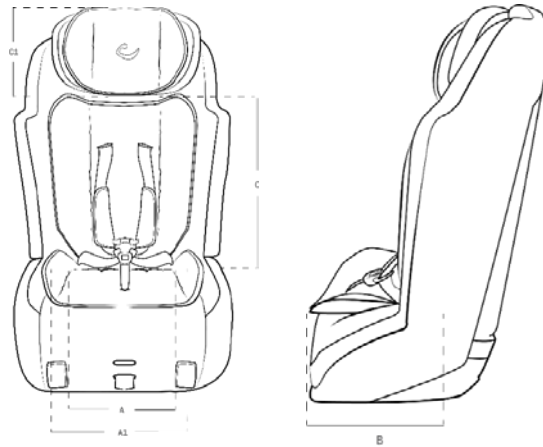

Part No.

907012-1
907012-2
907012-4

Positioning Options

- Pommel, Black
- Positioning Wedges (pair)

<u>Size</u>	<u>Price</u>
One Size	\$50
One Size	\$50

Part No.

907013-60
907022-60

IMPORTANT: Due to safety regulations and restrictions, no returns or exchanges are accepted of car seat products.

For shipping rates, please call 1-844-876-6245

PO Box 1739 Matthews, NC 28106 • 1-844-876-6245 • Fax: 704-882-0751

Prices in USD & is subject to change without notice

Effective: 9/12/2017

Configuration

- Wallaroo Child Restraint System
- Pommel
- Positioning Wedges

A (Back Height) _____
B (Arm Height) _____
C (Lower Leg Length) _____
D (Seat Depth) _____
E (Chest Width) _____
F (Seat Width) _____
G (Height from Seat to Top of Head) _____
H (Shoulder Width) _____
 Age _____
 Weight _____

Measurements

**Wallaroo
(Inches)**

Seat Width Minimum (A)	11¾"
Seat Width Maximum (A1)	13¾"
Seat Depth (B)	10½"
Seat Depth Fixed with Extension (B1)	15"
Height of Shoulder Strap Slots (C)	11", 13", 15", 17"
Back Height (Top of Head) Maximum (C1)	26¾"
Head Support Height Range Minimum	11"
Head Support Height Range Maximum	17"
Head Support Height	8"
Exterior Shell Width (W), Depth (D), Height (H)	22" x 22" x 31"
Interior Shell Width (W), Depth (D), Height (H)	15½" x 14" x 29"
Minimum User Weight	22 lbs.
Maximum User Weight	106 lbs.
Product Weight	27 lbs.